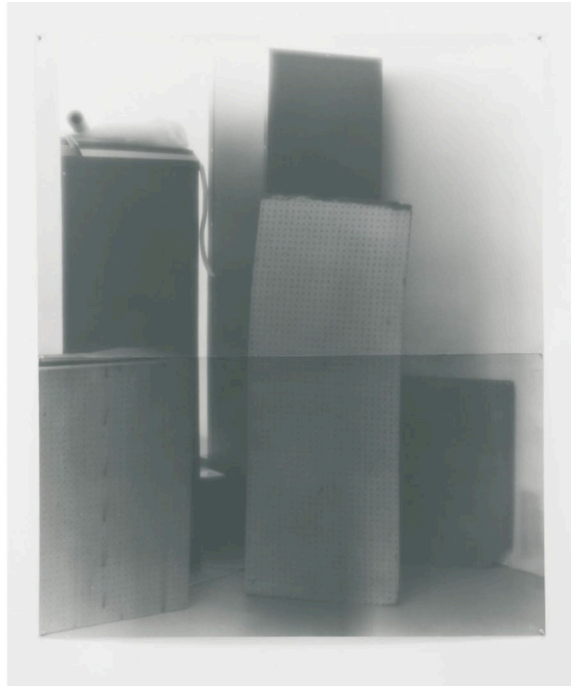

Laura Bartlett Gallery

Becky Beasley
Windscreen
Archival b/w gelatin silver print, archival linen tape, metal eyelets, 2006
129 x 143 cm